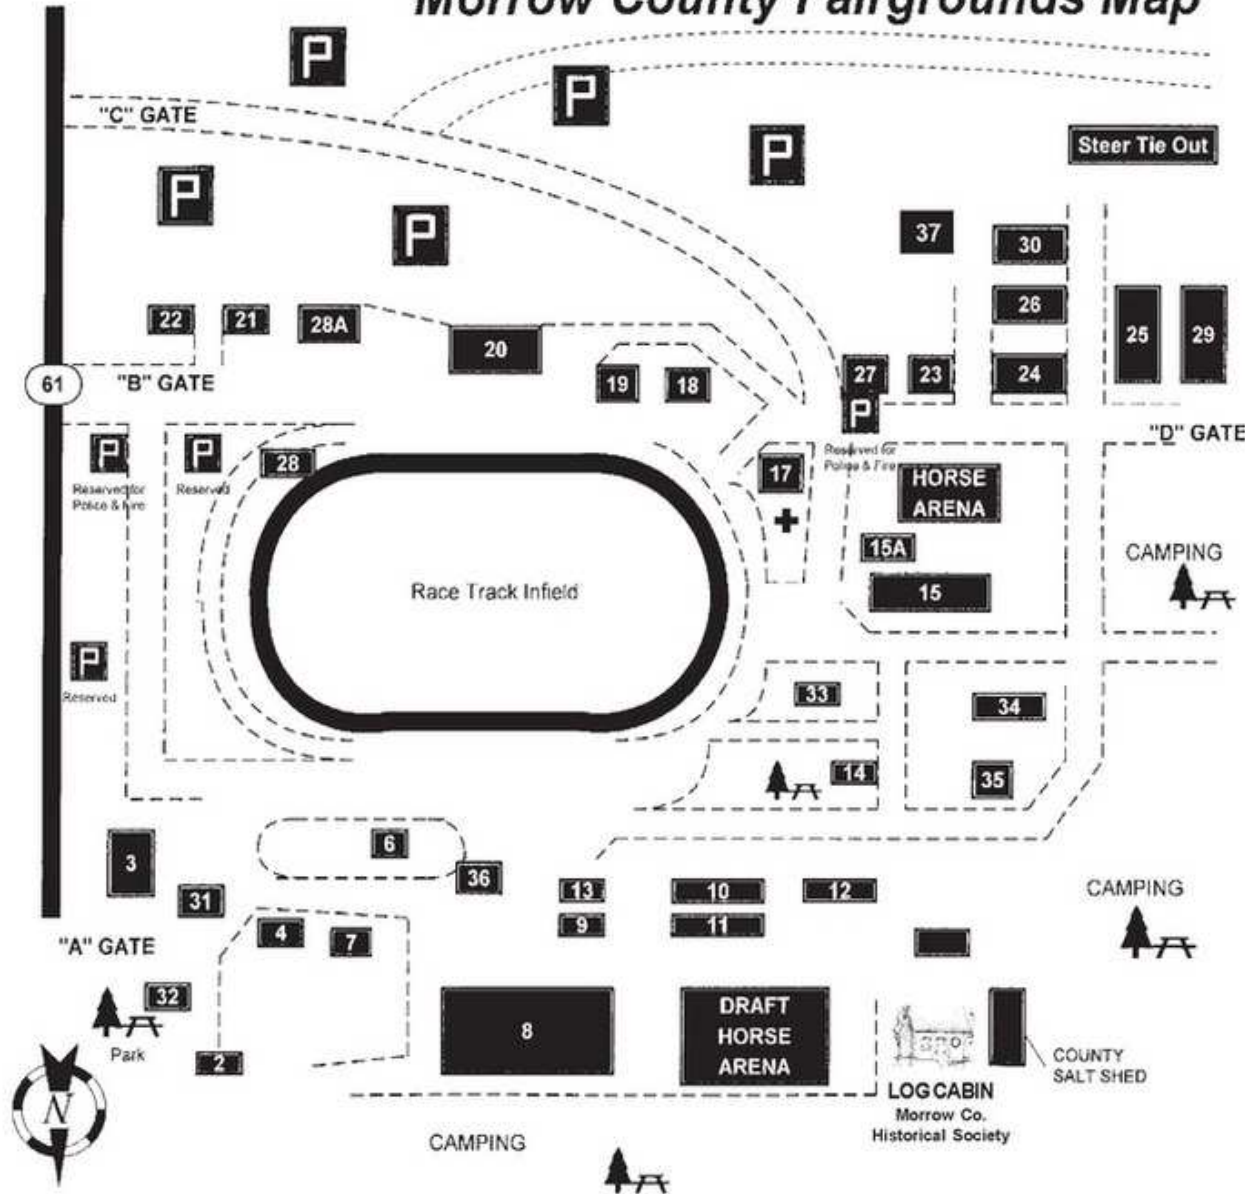

Morrow County Fairgrounds Map

1. Grounds Keeper
2. Dining Hall
3. Commercial Building
4. Floral Hall
6. Arts & Crafts
7. Jr. Fair Food Stand
8. Draft Horse, Llama Barn
9. County Garage
10. Commercial Building
11. Antique Tractor Assn.
12. Draft Ponies
13. County Garage
14. Picnic Area
15. Horse and Pony Barn
- 15A. Announcer's Stand
17. Commercial Bldg./First Aid
18. Race Horse Barn
19. Race Horse Barn
20. Grandstand
21. Race Horse Barn
22. Race Horse Barn
23. Rabbits/Chicken
24. Show Arena & Restroom
25. Cattle Barn
26. Swine Barn
27. Youth Building/Restroom
28. Race Secretary
- 28A. Food Stand
29. Cattle Barn
30. Sheep Barn
31. Restroom @ Gate A
32. Shelter House/Playground
33. Secretary's Office
34. Restroom by Secretary's Office
35. Maintenance Building
36. Restroom
37. Goat Barn