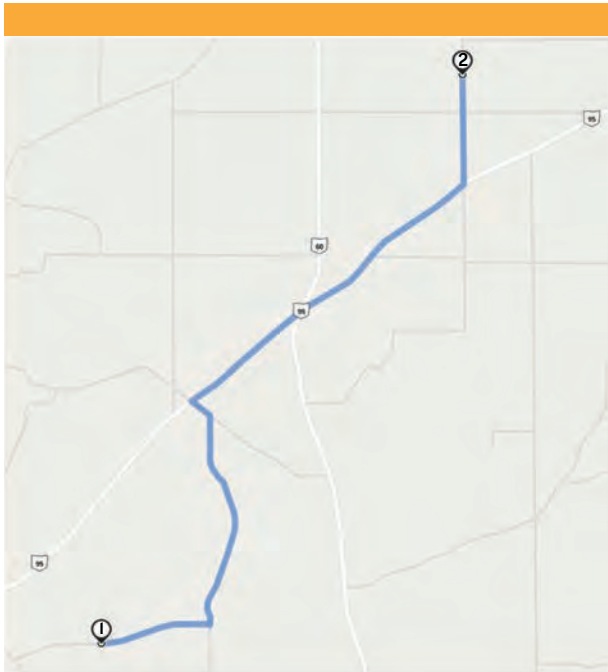

JONES

LIVESTOCK

****YOU CALL, WE
HAUL!!****

**BUYER OF: HOGS, SOWS AND
BOARS**

271 ST RT 250 JEROMESVILLE, OH 44840

JEFF: 419-651-3878 BOB: 419-651-2407

2023 TOUR MAP FOR THE ASHLAND COUNTY FARM TOUR

#1 LU-PORT FARMS

- Head toward County Road 687 on County Road 2654. Go for 0.8 mi.
- Turn left onto Township Road 687. Go for 1.5 mi.
- Turn left onto Township Road 2475. Go for 0.2 mi.
- Turn right onto State Route 95 (OH-95). Go for 1.0 mi.
- Keep right onto State Route 95 (OH-95). Go for 1.4 mi.
- Turn left onto Township Road 505. Go for 0.8 mi. and arrive at stop #2

#2 OHIO CHESTNUT LLC & BLUEBERRIED ALIVE

- Head toward County Road 2302 on Township Road 505. Go for 0.8 mi.
- Turn left onto State Route 95 (OH-95). Go for 2.3 mi.
- Turn left onto State Route 89 (OH-89). Go for 2.4 mi. and arrive at stop #3

#3 SCENIC RIDGE FRUIT FARM

- Head toward County Road 2000 on State Route 89 (OH-89). Go for 1.2 mi.
- Continue on State Route 89 (OH-89). Go for 1.1 mi.
- Continue on S High St (OH-89). Go for 0.7 mi.
- Continue on State Route 89 (OH-89). Go for 1.1 mi. and arrive at stop #4