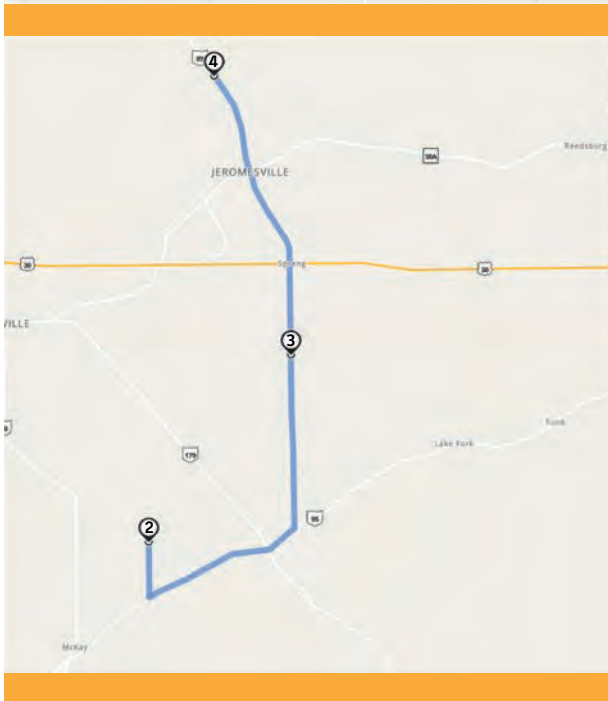

- Head toward County Road 687 on County Road 2654. Go for 0.8 mi.
- Turn left onto Township Road 687. Go for 1.5 mi.
- Turn left onto Township Road 2475. Go for 0.2 mi.
- Turn right onto State Route 95 (OH-95). Go for 1.0 mi.
- Keep right onto State Route 95 (OH-95). Go for 1.4 mi.
- Turn left onto Township Road 505. Go for 0.8 mi. and arrive at stop #2

#2 OHIO CHESTNUT LLC & BLUEBERRIED ALIVE

- Head toward County Road 2302 on Township Road 505. Go for 0.8 mi.
- Turn left onto State Route 95 (OH-95). Go for 2.3 mi.
- Turn left onto State Route 89 (OH-89). Go for 2.4 mi. and arrive at stop #3

#3 SCENIC RIDGE FRUIT FARM

- Head toward County Road 2000 on State Route 89 (OH-89). Go for 1.2 mi.
- Continue on State Route 89 (OH-89). Go for 1.1 mi.
- Continue on S High St (OH-89). Go for 0.7 mi.
- Continue on State Route 89 (OH-89). Go for 1.1 mi. and arrive at stop #4

FOOD AVAILABLE AT FARM TOUR STOPS

- #1 Ice Cream
- #2 Chuy's Food Truck (Mexican Cuisine)
- #3 Hot Dogs, Sloppy Joes, Nachos and More
- #4 Hot Dogs, Hamburgers, Chips and Drinks

**WE TAKE THE BURDEN AWAY.
WE PROTECT YOUR STORY.**